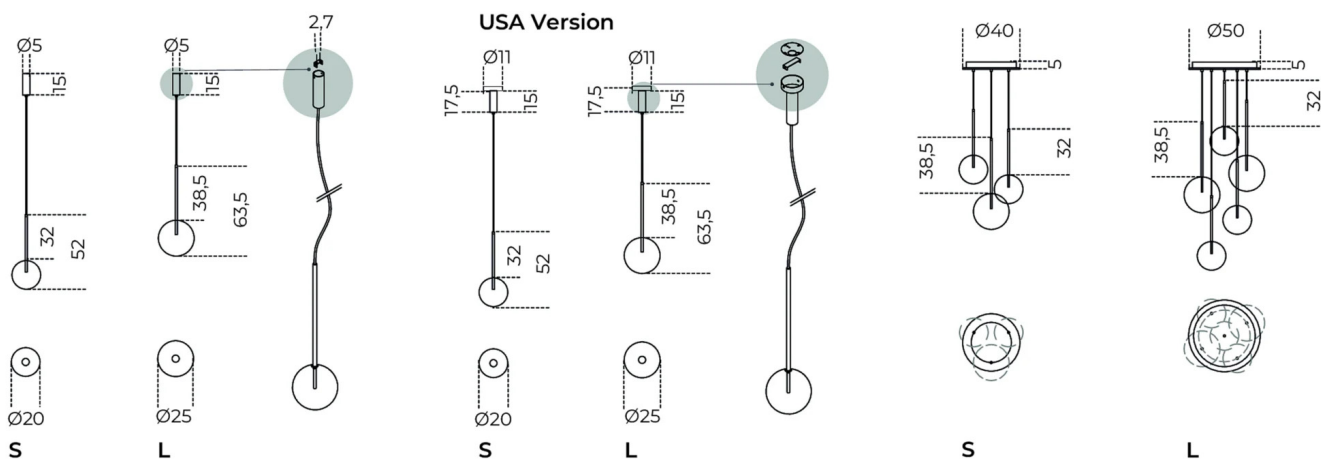

# Bolle Sola

Massimo Castagna  
2019

Hanging lamp with LED light (not dimmable). Transparent mouth-blown glass sphere. Also available version with coloured mouth-blown glass spheres available in “topazio”, “ambra”, “ametista” and “bronzite” colours. Metal parts in hand burnished brass. Supplied with cable 4mt long to customize height. On request set of 3 or 5 lamps with unique canopy, this version is dimmable only for 220-240V voltage.

## Dimensioni / size

Cm (Ø x H)

20 x 50.5

25 x 62

## Dimensioni / size

Inches (Ø x H)

8 x 20

10 x 24½